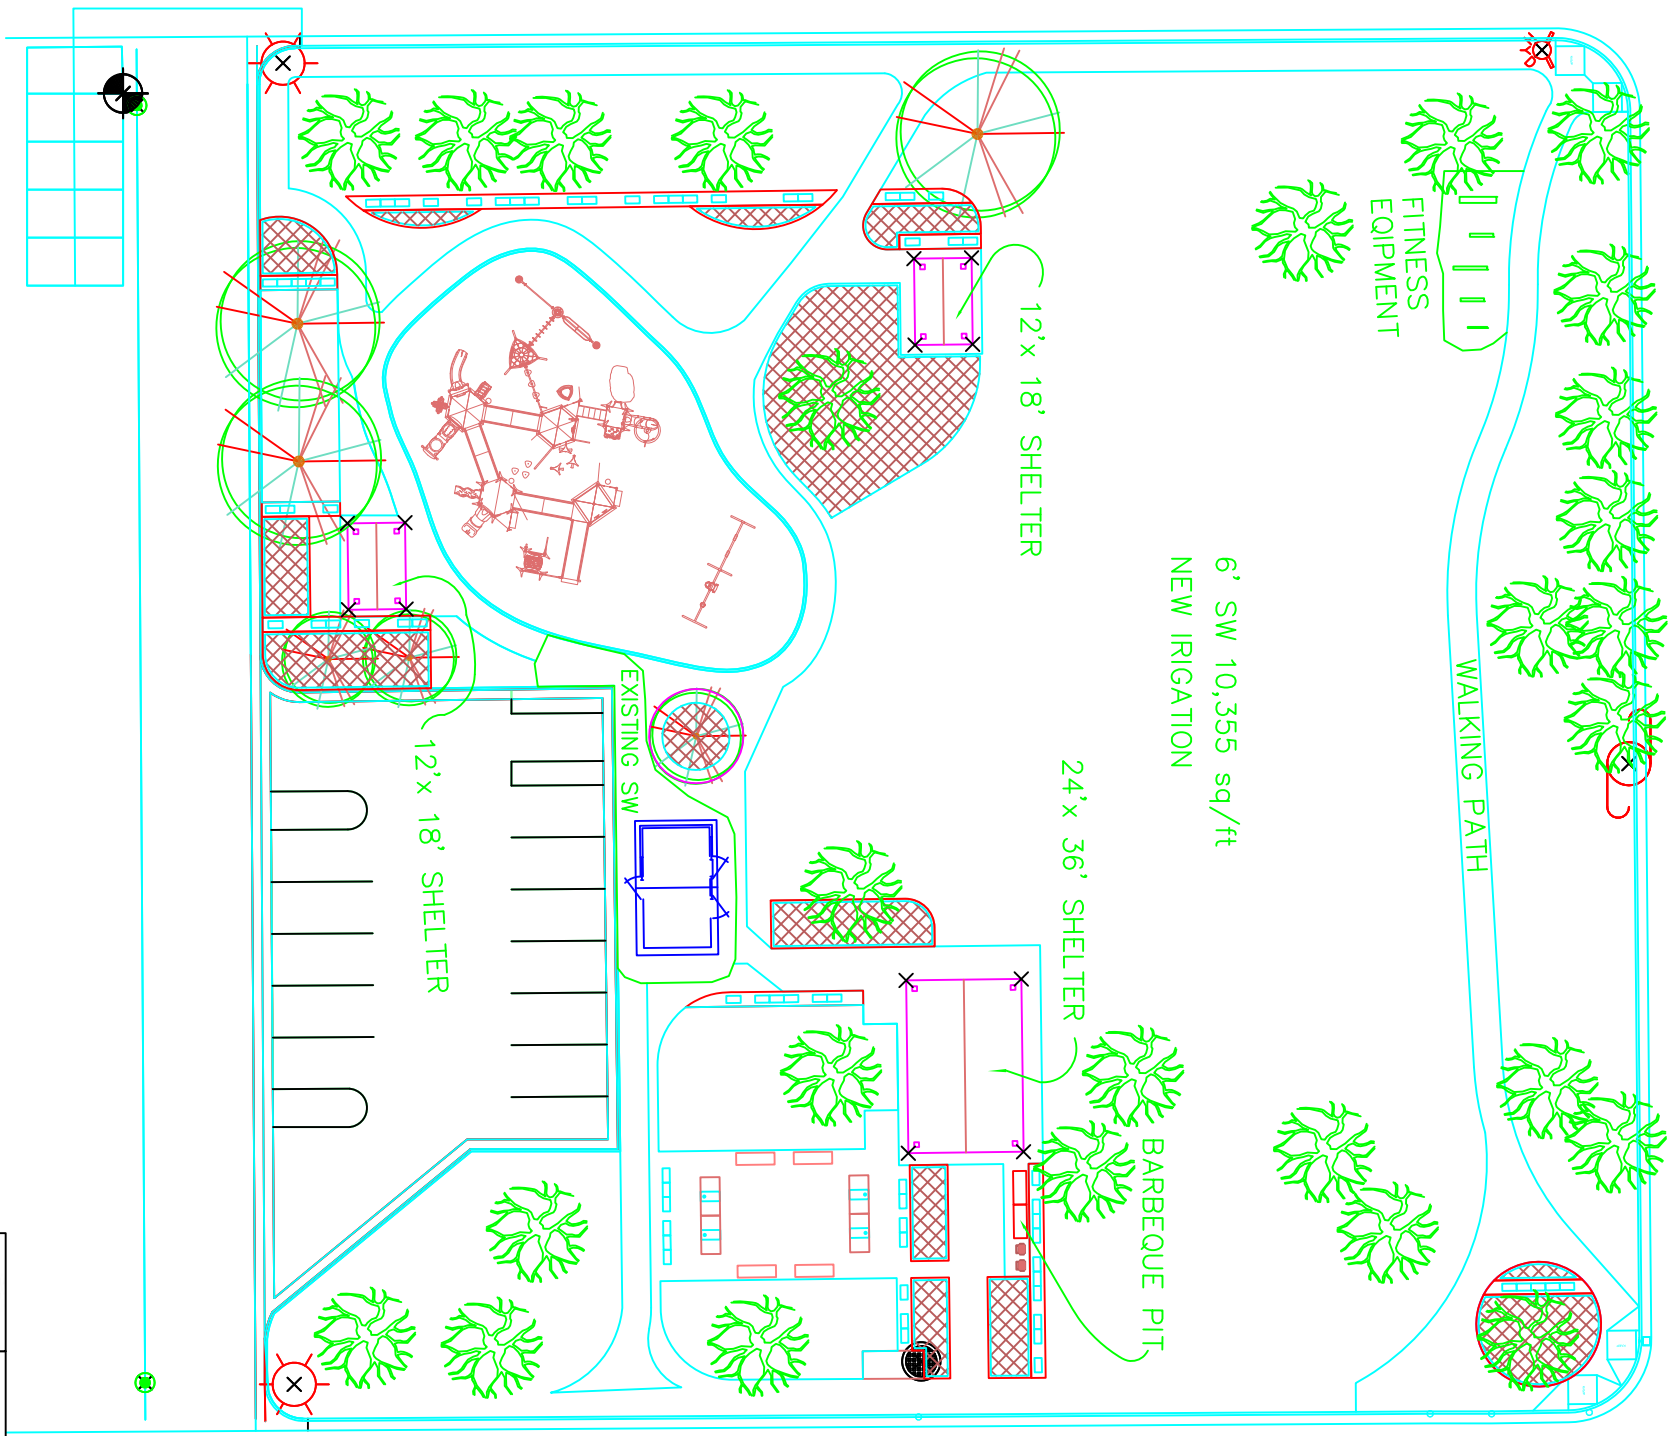

7TH St

SCHOOL ST

BREEZE ST

	Dept:	PUBLIC WORKS	FILE:	BreezePark5W-Asphalt	SCALE:	1" = 40'	SHEET	1
	Drawn By:	MJM	TITLE:	Breeze Park	DATE:	8/01/19	SHEETS	1